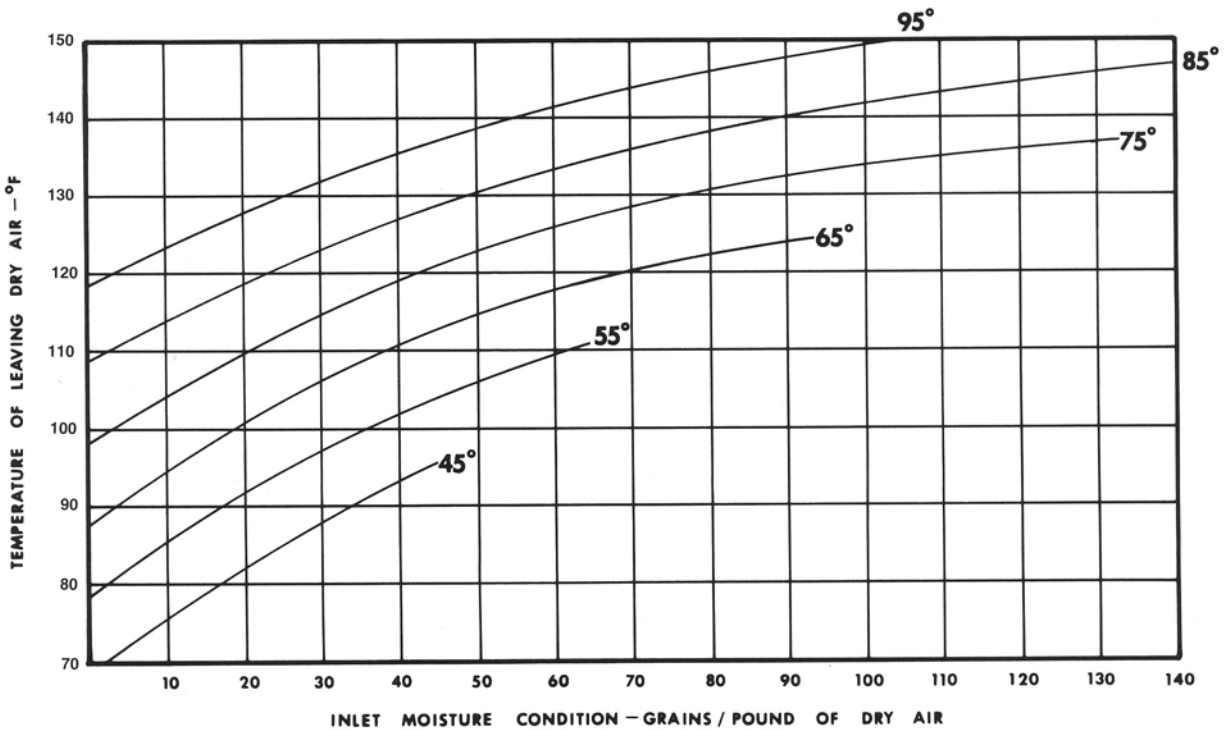

10793 State Route 37 W
 Sunbury, OH 43074
 www.bry-air.com

Toll-Free: (877) 427-9247
 Phone: (740) 965-2974
 Fax: (740) 965-5470

Technical Resource Center

Typical Performance Curves

CHART - 1

CHART - 2