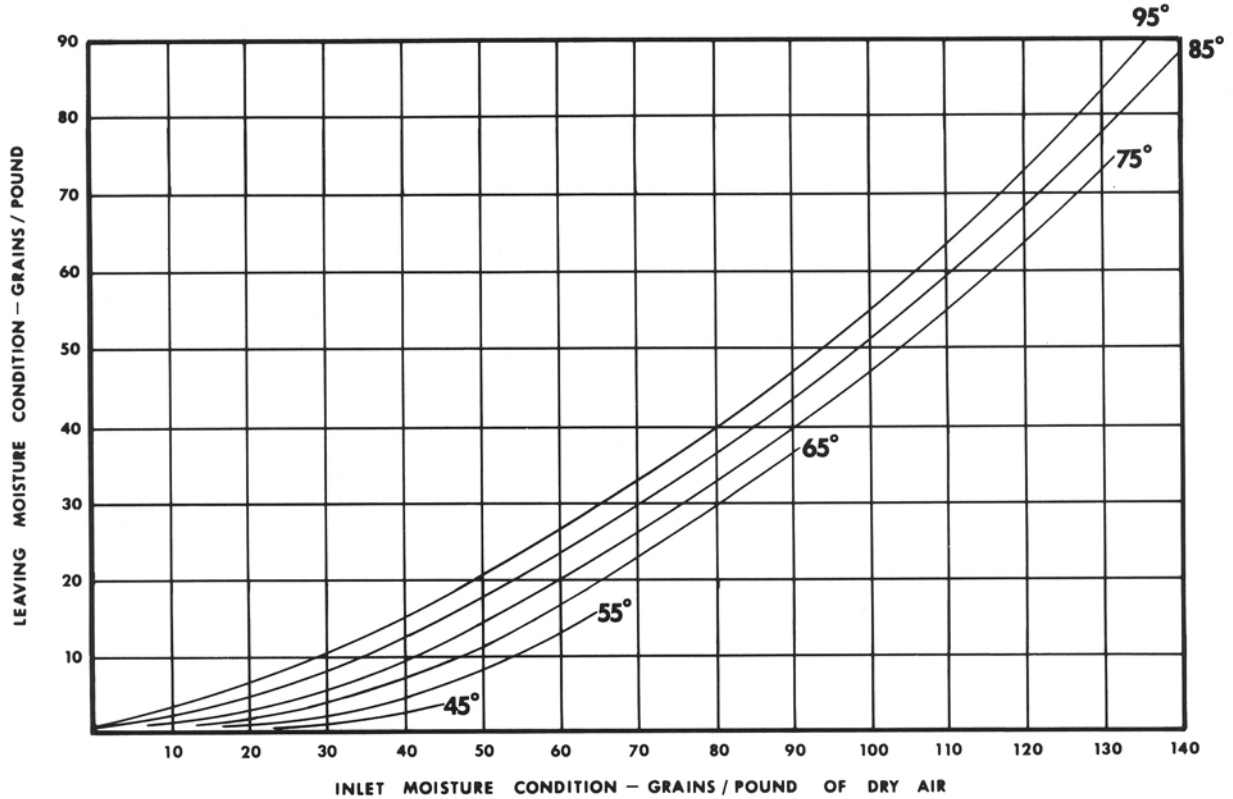

10793 State Route 37 W
 Sunbury, OH 43074
 www.bry-air.com

Toll-Free: (877) 427-9247
 Phone: (740) 965-2974
 Fax: (740) 965-5470

Technical Resource Center

Typical Performance Curves

CHART - 1

CHART - 2