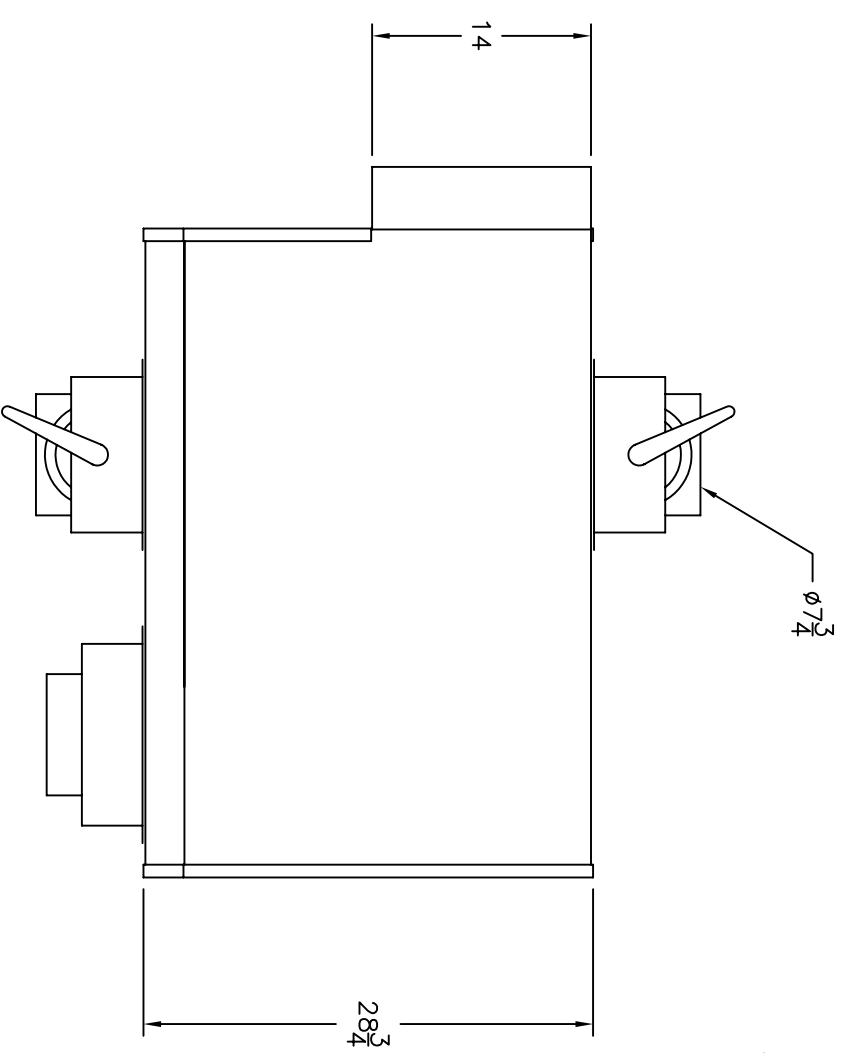

BRY-AIR, INC.
 ROUTE 37 WEST
 SUNBURY, OHIO 43074
 TEL (740) 965-2974
 FAX (740) 965-5470
 E-MAIL: bryair1@bry-air.com
 www.bry-air.com

MP 600

Approximate weight 250 lbs.

Power: 208-240/3/60

460-480/3/60

BA-314
 04/05/06