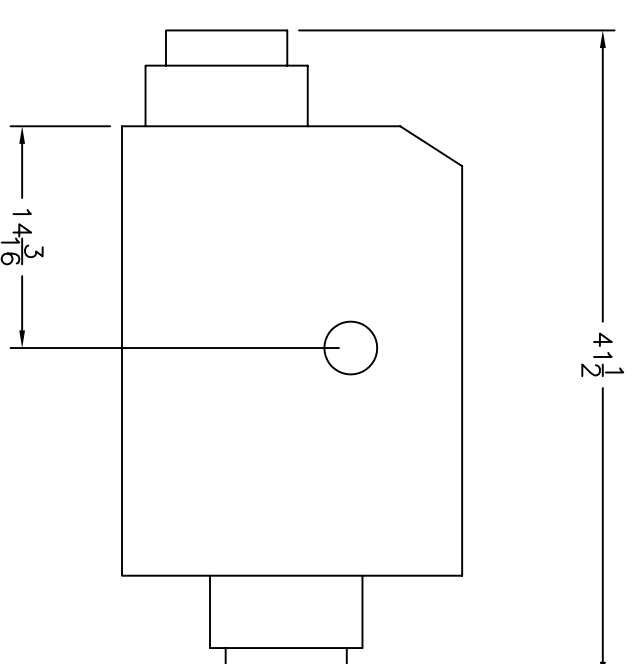

BRY-AIR, INC.
 ROUTE 37 WEST
 SUNBURY, OHIO 43074
 TEL (740) 965-2974
 FAX (740) 965-5470
 E-MAIL: bryair1@bry-air.com
 www.bry-air.com

MP 600

Approximate weight 250 lbs.

Power: 208-240/3/60

460-480/3/60

BA-314
 04/05/06