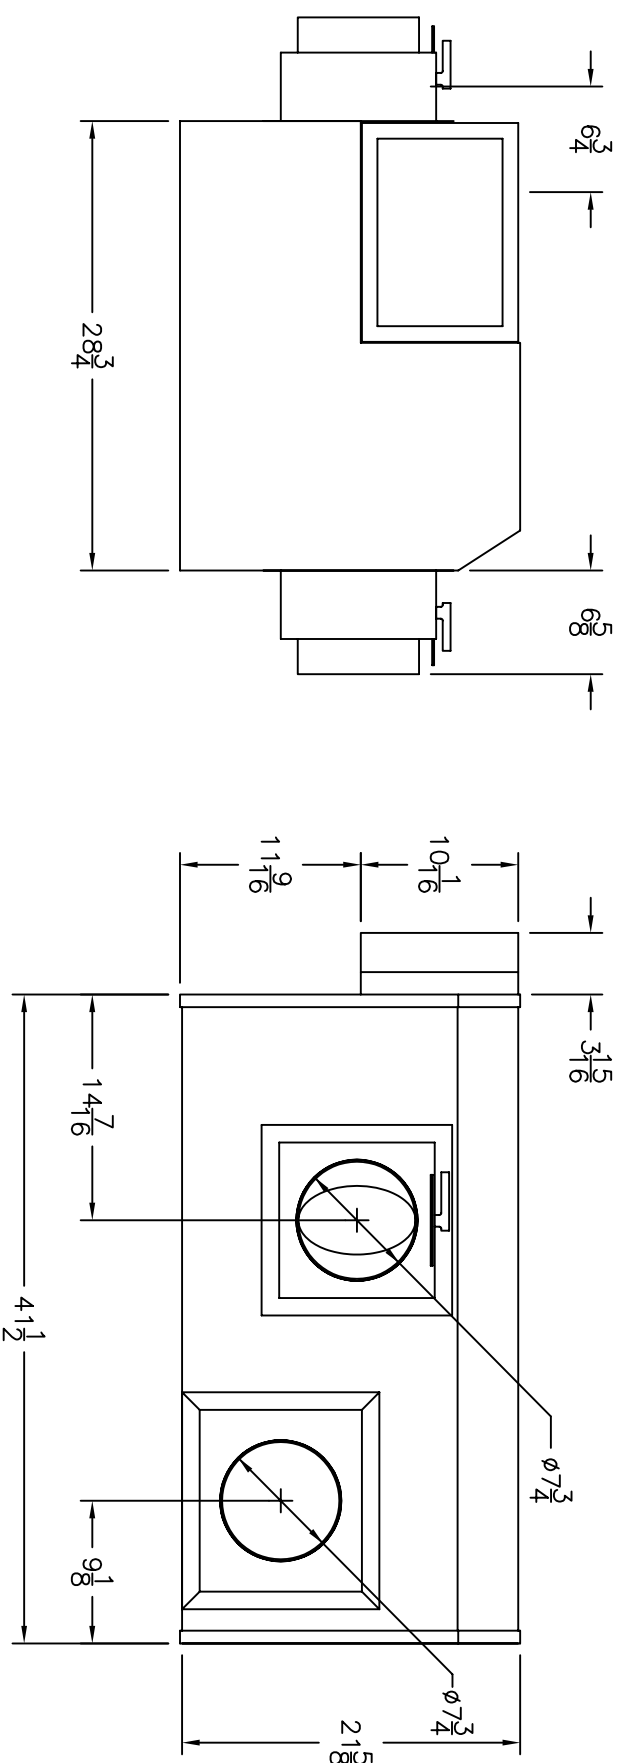

BRY-AIR, INC.
 ROUTE 37 WEST
 SUNBURY, OHIO 43074
 TEL (740) 965-2974
 FAX (740) 965-5470
 E-MAIL: bryair1@bry-air.com
 www.bry-air.com

MP 600

Approximate weight 250 lbs.

Power: 208-240/3/60

460-480/3/60

BA-314
 04/05/06