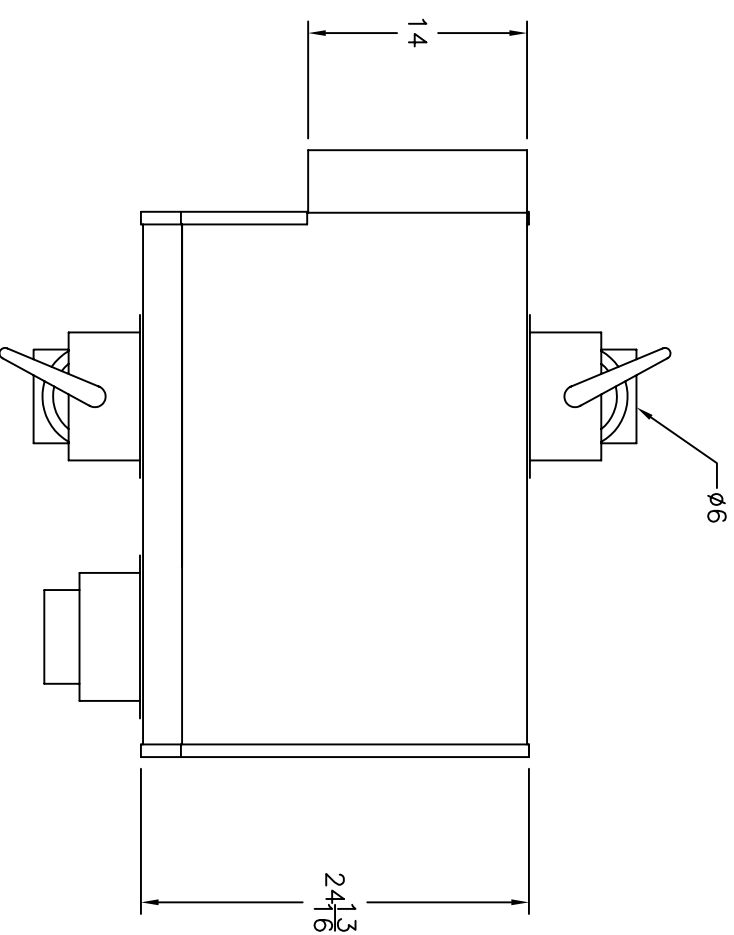

BRY-AIR, INC.
 ROUTE 37 WEST
 SUNBURY, OHIO 43074
 TEL (740) 965-2974
 FAX (740) 965-5470
 E-MAIL: bryair1@bry-air.com
 www.bry-air.com

MP 350

Approximate weight 175 lbs.

Power: 208-240/3/60

460-480/3/60

BA-313
 04/05/06