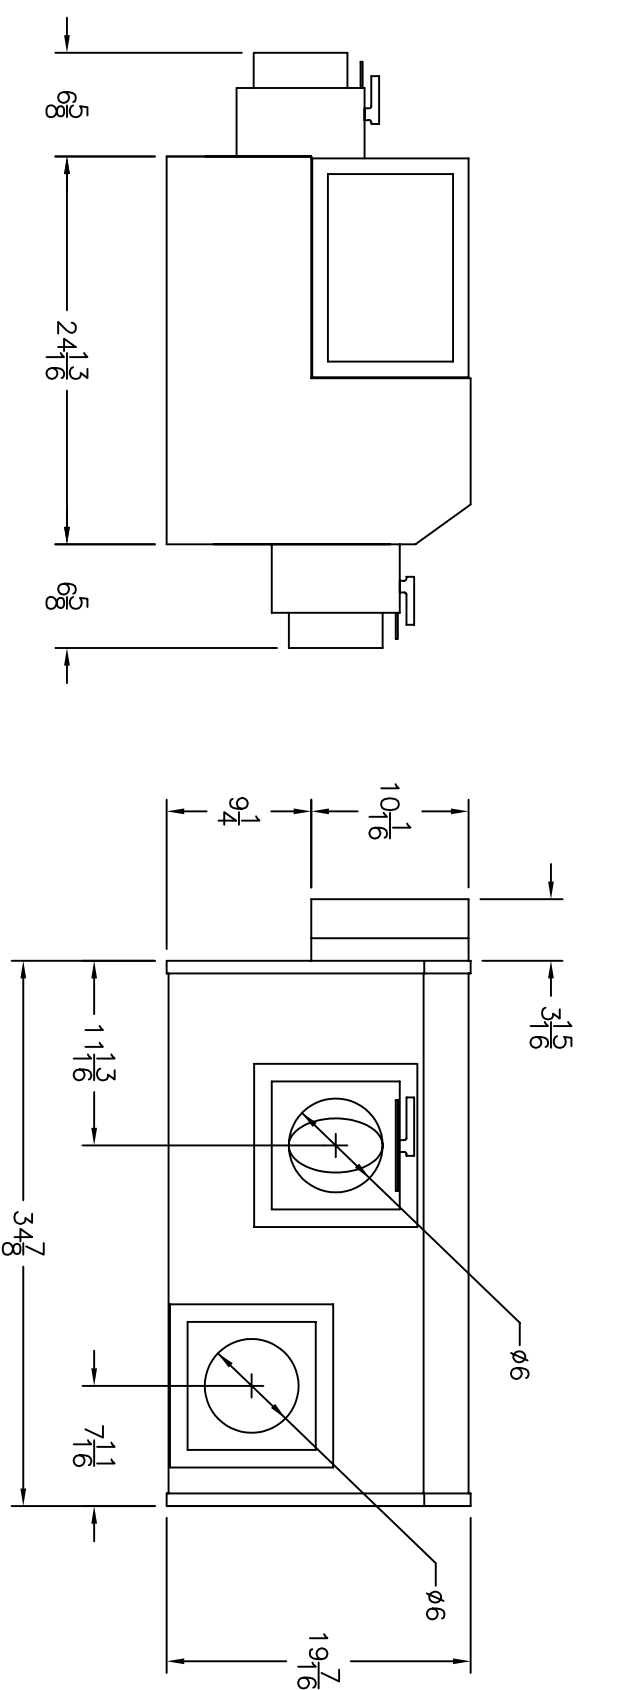

BRY-AIR, INC.
 ROUTE 37 WEST
 SUNBURY, OHIO 43074
 TEL (740) 965-2974
 FAX (740) 965-5470
 E-MAIL: bryair1@bry-air.com
 www.bry-air.com

MP 350

Approximate weight 175 lbs.

Power: 208-240/3/60

460-480/3/60

BA-313
 04/05/06