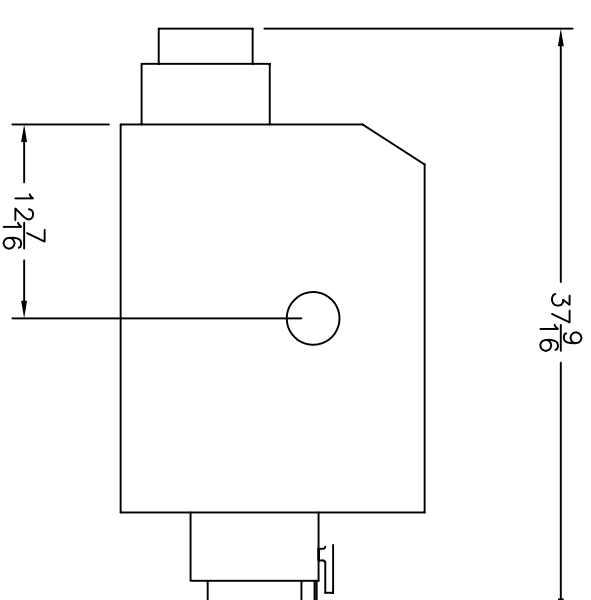

BRY-AIR, INC.
 ROUTE 37 WEST
 SUNBURY, OHIO 43074
 TEL (740) 965-2974
 FAX (740) 965-5470
 E-MAIL: bryair1@bry-air.com
 www.bry-air.com

MP 350

Approximate weight 175 lbs.

Power: 208-240/3/60

460-480/3/60

BA-313
 04/05/06