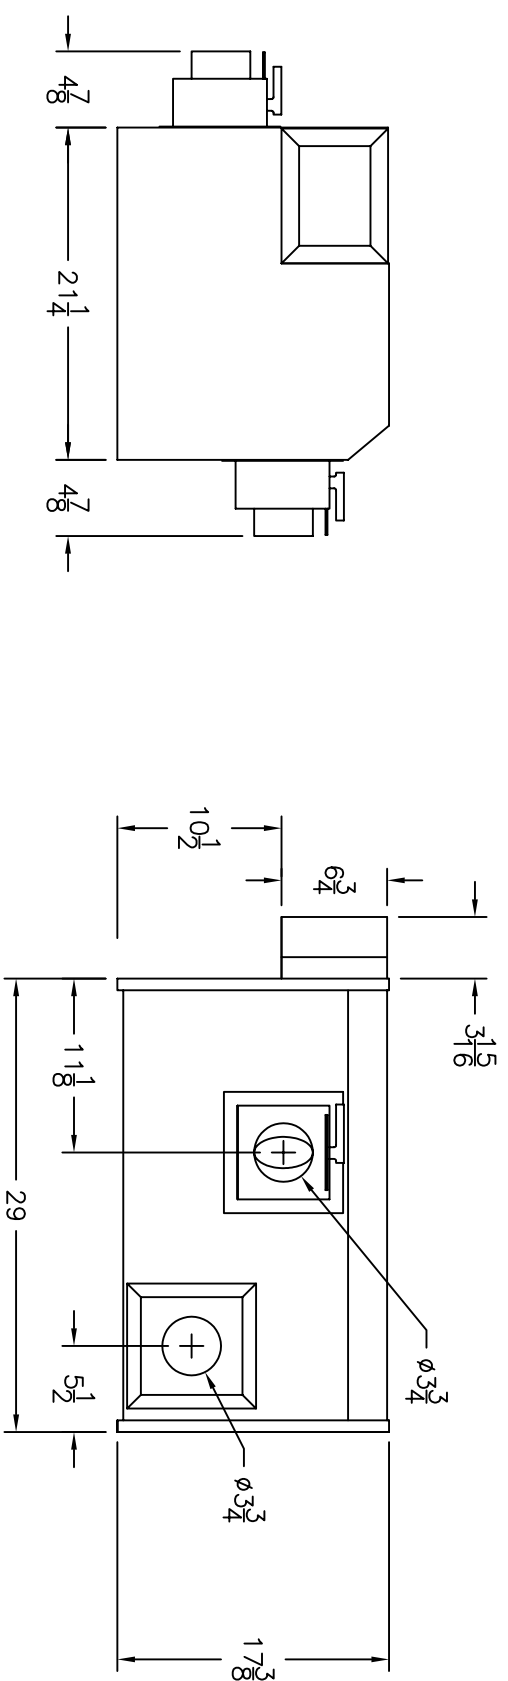

BRY-AIR, INC.
ROUTE 37 WEST
SUNBURY, OHIO 43074
TEL (740) 965-2974
FAX (740) 965-5470
E-MAIL: bryair1@bry-air.com
www.bry-air.com

MP 175

Approximate weight 125 lbs.

Power: 208-240/1/60

BA-312
04/05/06