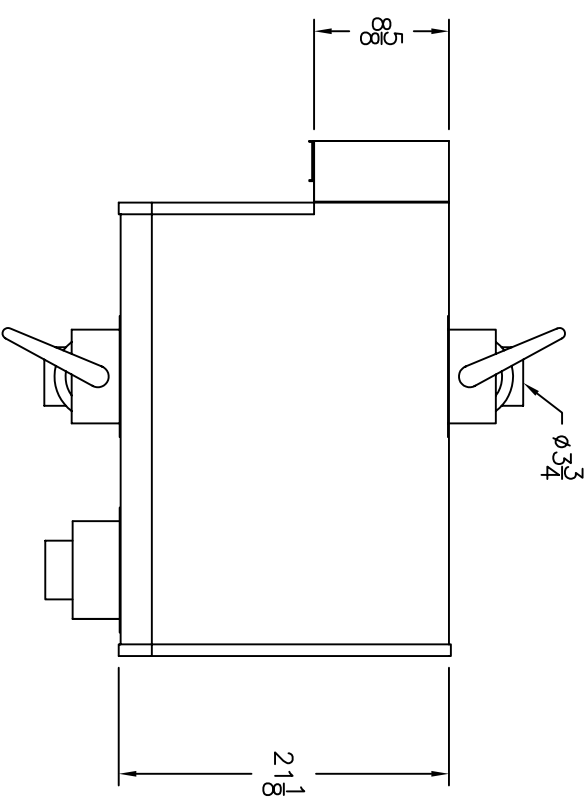

BRY-AIR, INC.
ROUTE 37 WEST
SUNBURY, OHIO 43074
TEL (740) 965-2974
FAX (740) 965-5470
E-MAIL: bryair1@bry-air.com
www.bry-air.com

MP 175

Approximate weight 125 lbs.

Power: 208-240/1/60

BA-312
04/05/06