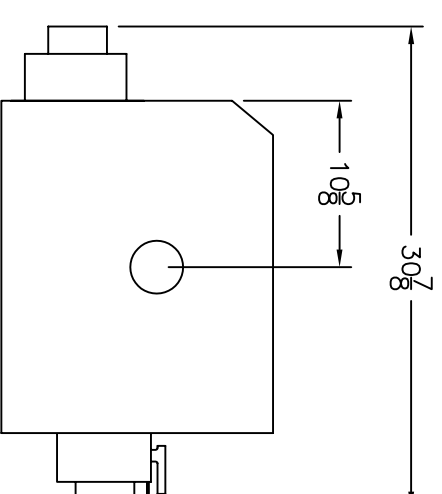

BRY-AIR, INC.
ROUTE 37 WEST
SUNBURY, OHIO 43074
TEL (740) 965-2974
FAX (740) 965-5470
E-MAIL: bryair1@bry-air.com
www.bry-air.com

MP 175

Approximate weight 125 lbs.

Power: 208-240/1/60

BA-312
04/05/06